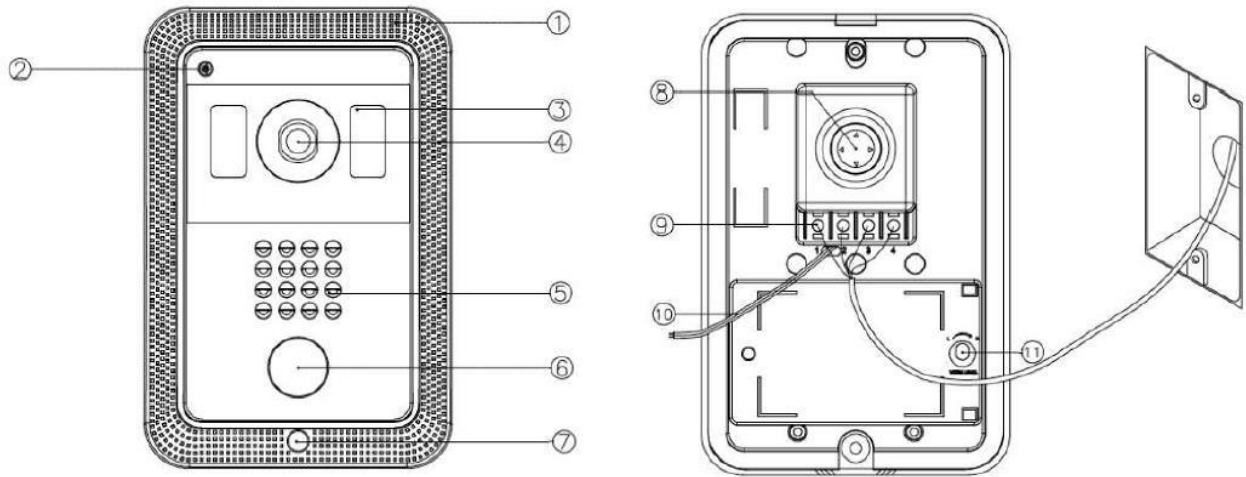

COMMAX

DRC-4FC Color camera for video door phone

- Color camera, CMOS 1/3 "
- Grey color Metal, flush mounting
- Angle of view: 55 degrees vertical, horizontal: 68 degrees
- Fully adjustable viewing angle: (up-down is 12 degrees)
- LED white light illumination for night viewing
- Door opening terminals at the back of camera
- Use with all 4-wire Commax video monitors

- Flush-mounted box dimensions 168 x 98 x 40mm
- Front panel dimensions 183 x 124 x 32mm
- Outdoor use

PARTS NAME AND FUNCTION:

1. metal panel
2. microphone
3. Auto LEDs light
4. camera Sensor
5. speaker
6. call button
7. mounting screw
8. adjustable optics
9. Connection terminals
10. electromagnetic control cable (Normally OPEN contact)
11. volume control